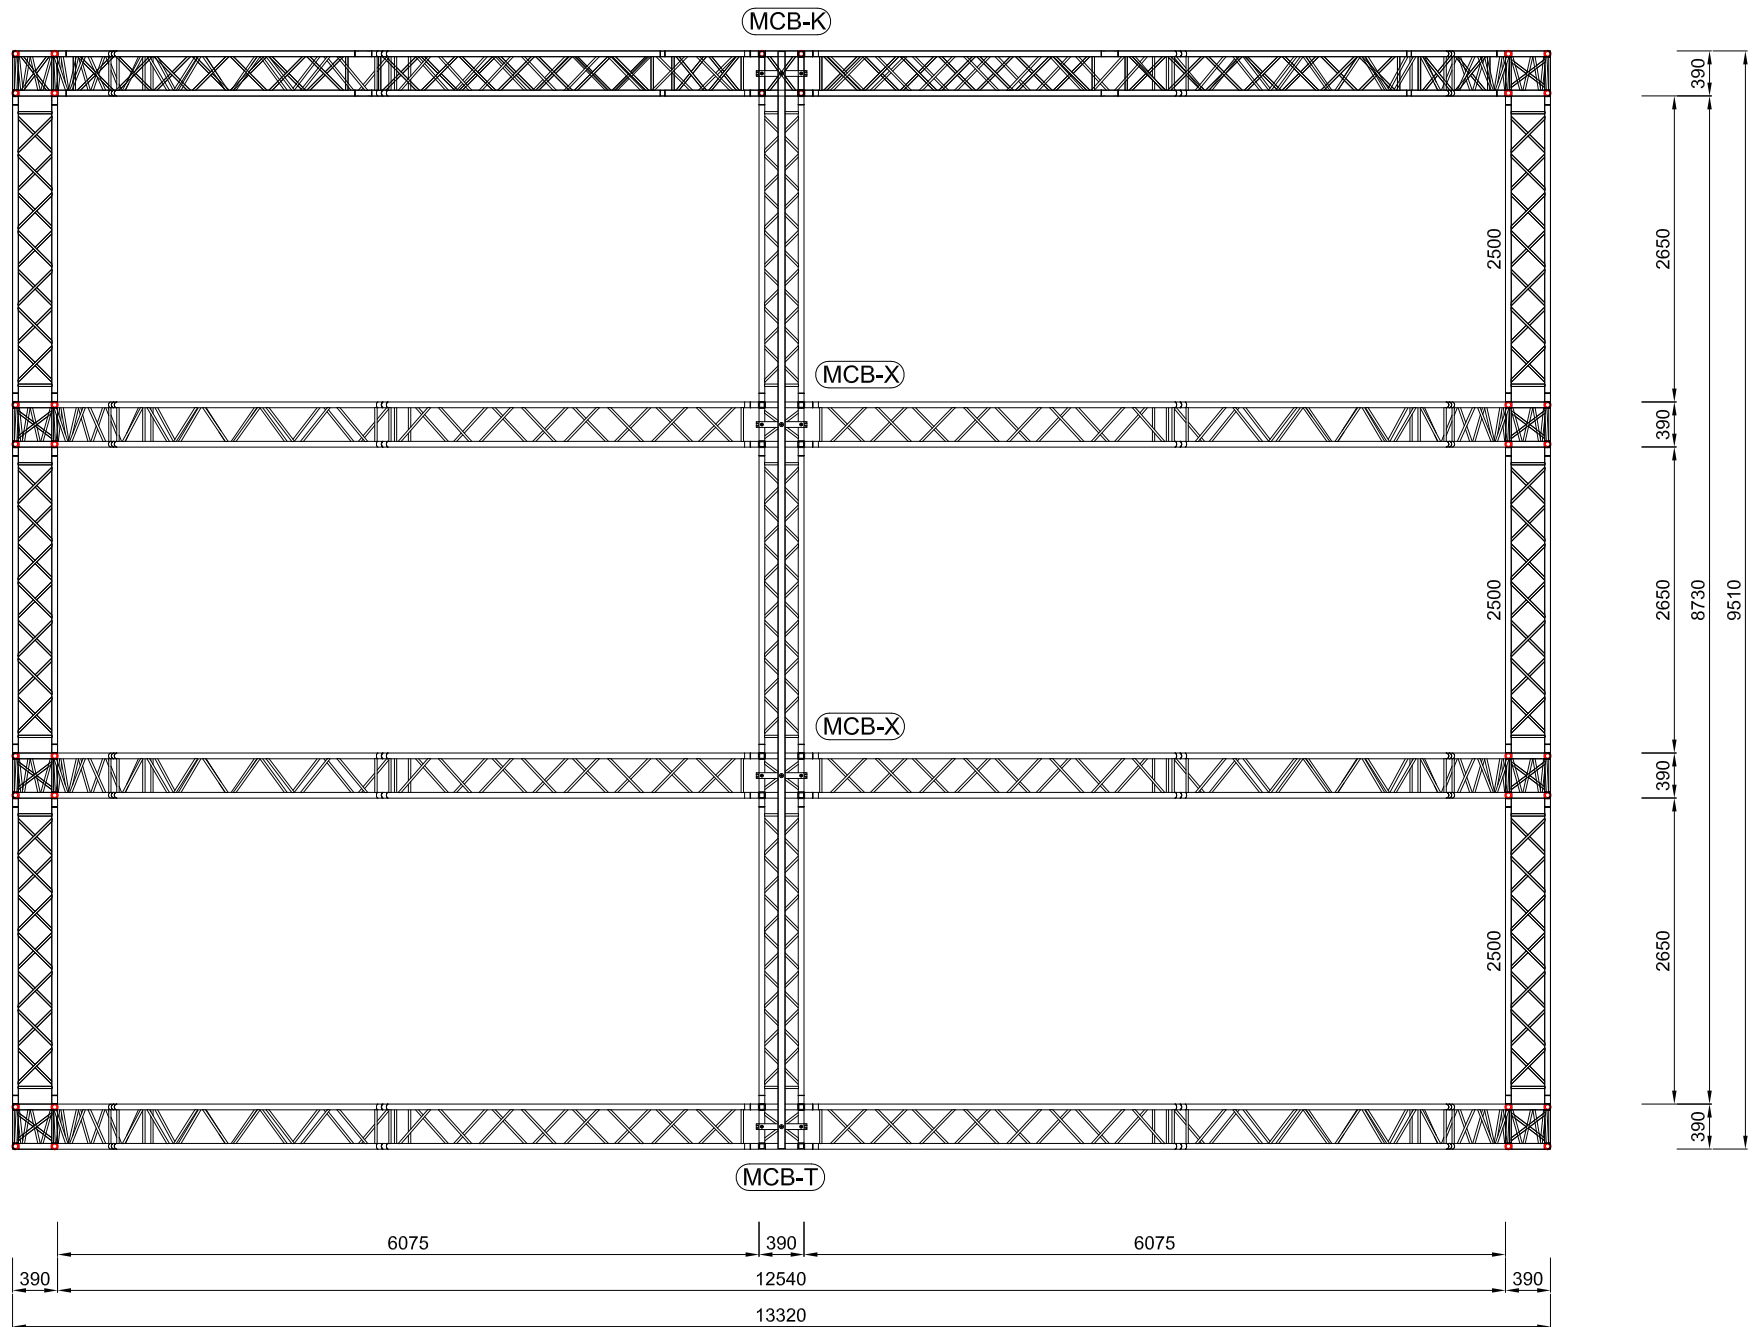

Naziv	kom	
TQ4-39-0740	3	TAF
TQ4-39-1000	8	TAF
TQ4-39-2500	13	TAF
TQ4-39-3000	2	TAF
TQ4-39-C-12000-30°	24	TAF
TQ4-39-MCB C female	2	TAF
TQ4-39-MCB K female	1	TAF
TQ4-39-MCB L female	2	TAF
TQ4-39-MCB T female	6	TAF
TQ4-39-MCB X female	2	TAF
TQ-OCON-40	12	TAF
TQ-Spacer 145 mm female	12	TAF
TT-HS	36	TAF
Keder Profili + Cirada		

Duzina Cirade: 11460 _ 2 kom .